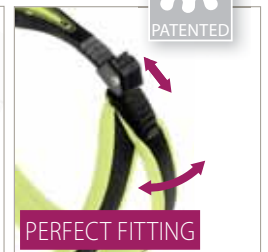

MICRO REGULATION SYSTEM

QUICK RELEASE

	A cm	WEIGHT kg
C15/33	MIN 25	MAX 20
	MAX 33	
C15/42	MIN 34	MAX 30
	MAX 42	
C25/51	MIN 43	MAX 40
	MAX 51	
C25/60	MIN 52	MAX 60
	MAX 60	

AGILA FLUO

ergonomic harnesses