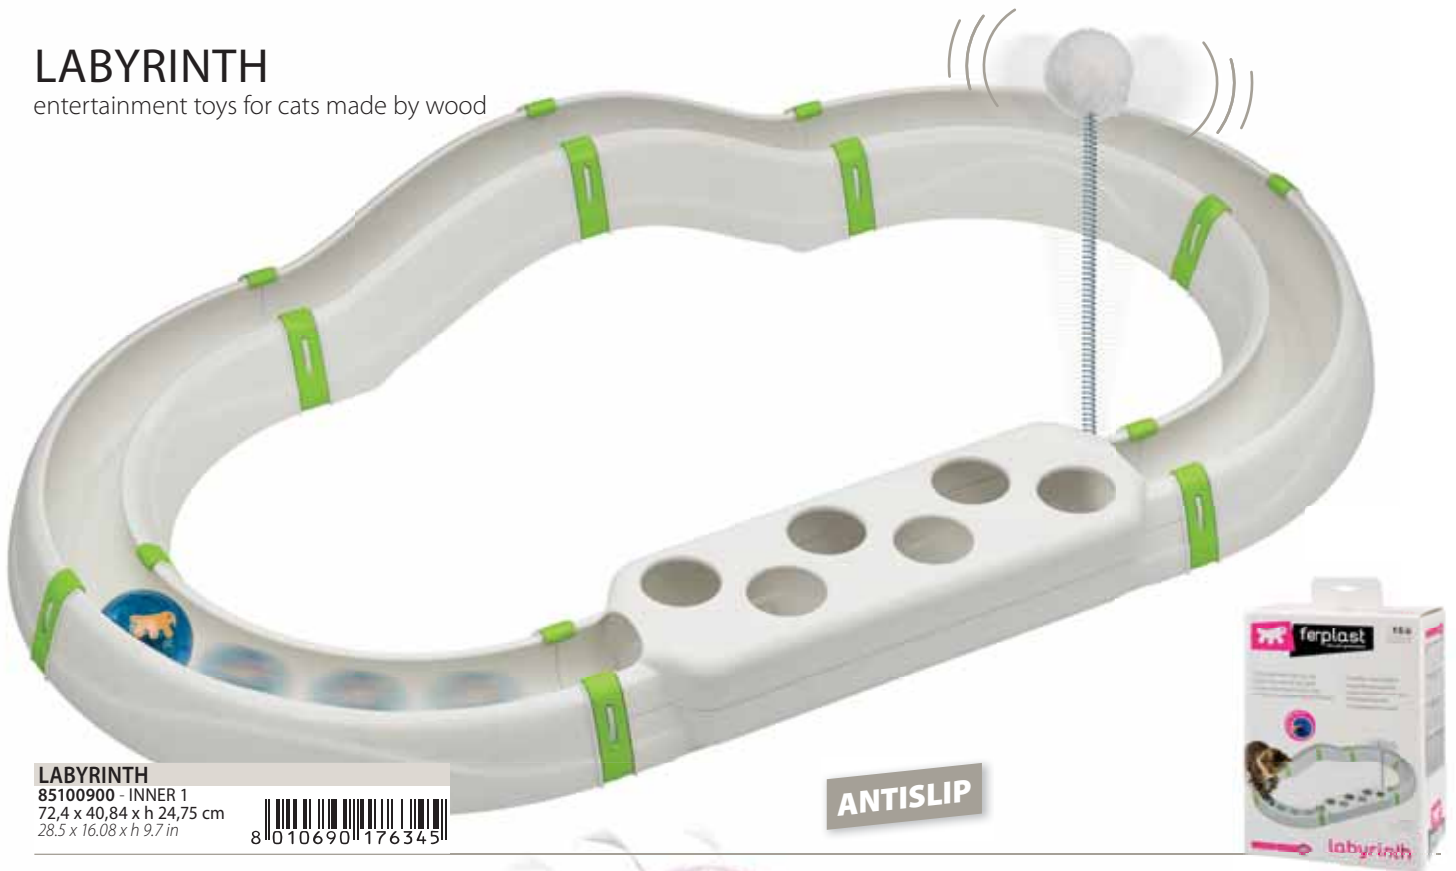

85044099 - INNER 1
 Ø 58 cm
 Ø 22,8 in

PHANTOM

laser toy for cats

PHANTOM

85080099 - INNER 1
 Ø 10 x 21 cm
 Ø 3,9 x 8,3 in

LABYRINTH

entertainment toys for cats made by wood

LABYRINTH