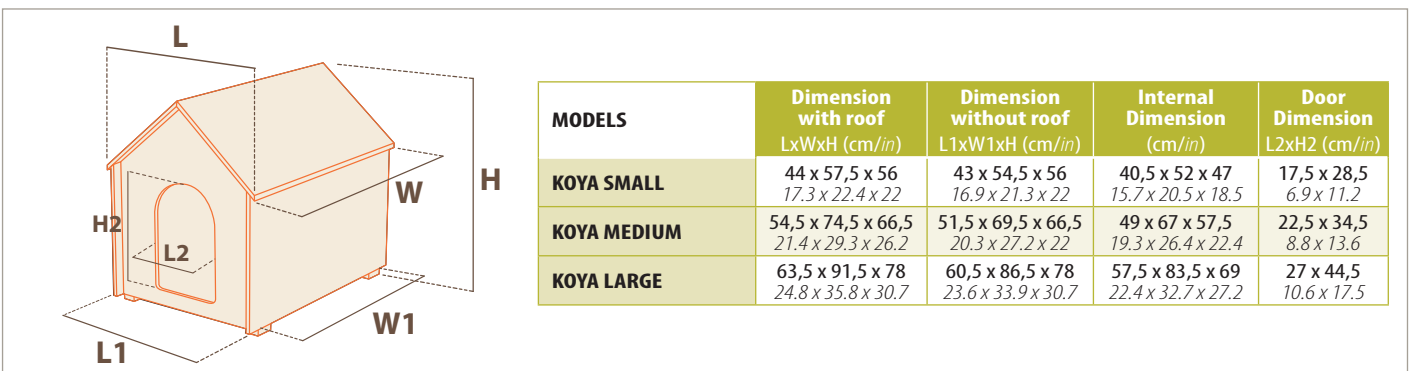

NEW

KOYA
wooden dog house

KOYA SMALL
87028100 - INNER 1
44 x 57,5 x h 56 cm
17.3 x 22.6 x h 22.05 in

KOYA MEDIUM
87028200 - INNER 1
54,5 x 74,5 x h 66,5 cm
21.5 x 29.3 x h 26.2 in

KOYA LARGE
87028300 - INNER 1
63,5 x 91,5 x h 78 cm
25 x 36.02 x h 30.7 in