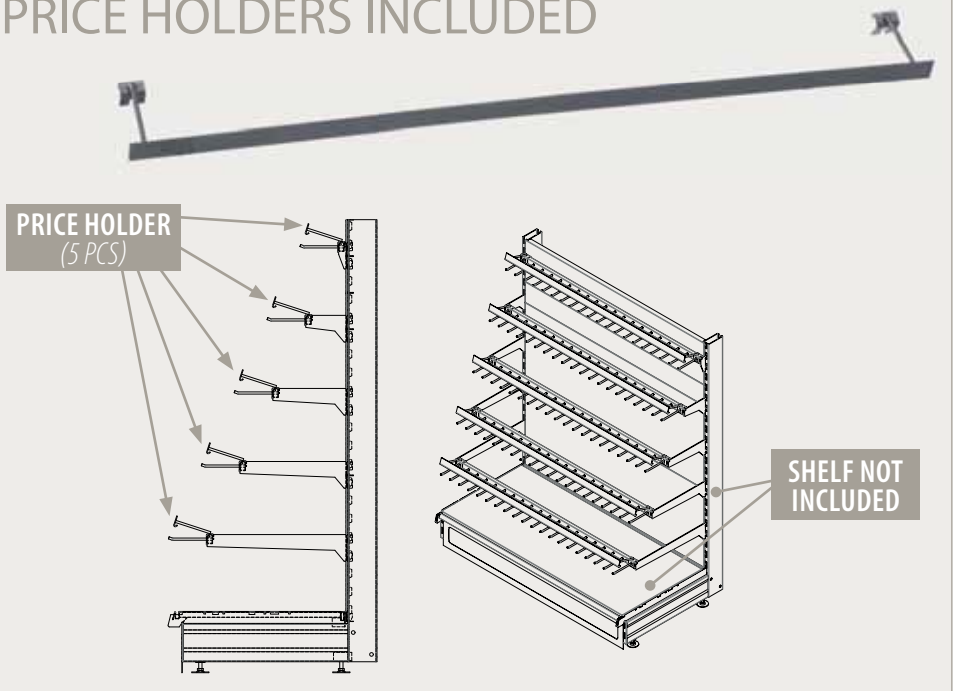

PRICE HOLDERS INCLUDED