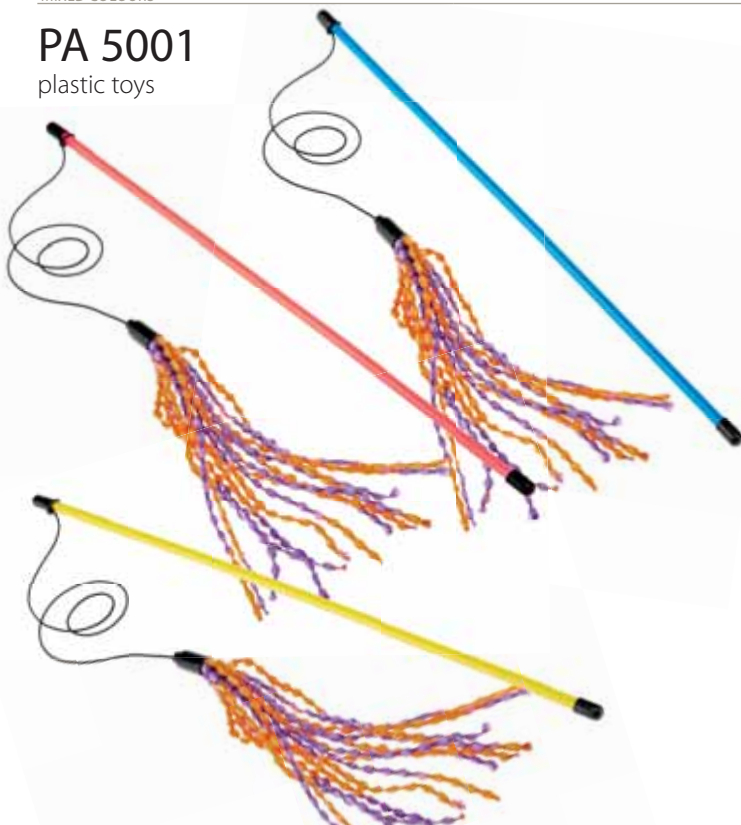

PA 5001
plastic toys

PA 5001
85001799 - INNER 3
Ø 0,8 x 47 cm
Ø 0,3 x 18,5 in
MIXED COLOURS