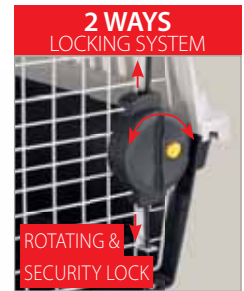

CLIPPER 6

carriers for dogs

1
PICK

CLIPPER 6
73119021 - INNER 1
93 x 65 x h 68 cm
36.6 x 25.6 x h 26.8 in

IATA NET KIT OPTIONAL

NET KIT CLIPPER 6
94100274 - INNER 1

Pet carriers designed complying to
IATA REGULATIONS