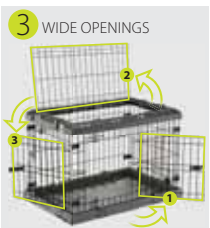

LARGE

NEW

SUPERIOR 105

3-Openings Folding Dog Crate

ASSEMBLY TUTORIAL

SUPERIOR 105

73189101 - INNER 1
107 x 77 x h 73,5 cm
42.1 x 30.3 x h 28.9 in

8 10 10 690 1 85 699 1