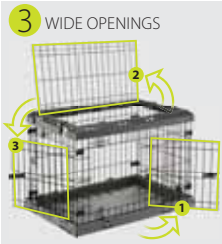

SUPERIOR 90

73188101 - INNER 1
92 x 58,5 x h 62,5 cm
36.2 x 23.03 x h 24.6 in

DOG CRATES

Fully opening top

MORE INFO

HOW TO USE IT

PATENT PENDING

3 WIDE OPENINGS