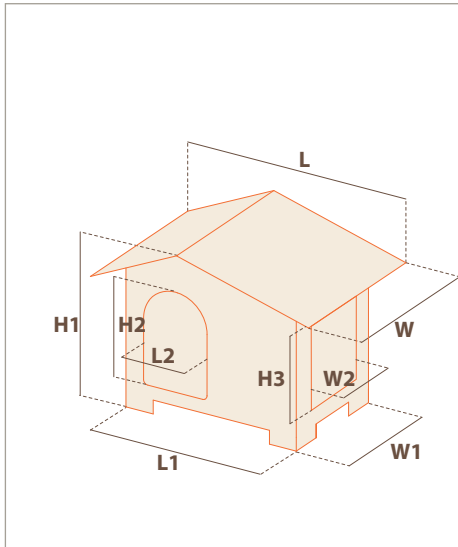

MODELS	Dimension with roof LxWxH (cm/in)	Dimension without roof L1xW1xH1 (cm/in)	Internal Dimension (cm/in)	Door Dimension L2xH2 (cm/in)	Side opening Dimension W2xH3 (cm/in)
CATVILLA 50	38,5 x 43 x 38,5 15.2 x 16.9 x 15.2	38 x 40 x 38,5 15 x 15.7 x 15.2	32,5 x 35,5 x 34,5 12.8 x 14 x 13.6	Ø 19,5 Ø 7.68	-
CATVILLA 60	53,5 x 43 x 38,5 21.1 x 16.9 x 15.2	53 x 40 x 38,5 20.9 x 15.7 x 15.2	50 x 35,5 x 34,5 19.7 x 14 x 13.6	Ø 19,5 Ø 7.68	-
DOGVILLA 50	43 x 48 x 44 16.9 x 18.9 x 17.3	38 x 40 x 44 15 x 15.7 x 17.3	32,5 x 35,5 x 36 12.8 x 14 x 14.2	15,5 x 20 6.10 x 7.87	-
DOGVILLA 60	58 x 48 x 44 22.8 x 18.9 x 17.3	53 x 40 x 44 20.9 x 15.7 x 17.3	47,5 x 35,5 x 36 18.7 x 14 x 14.2	15,5 x 20 6.10 x 7.87	28,5 x 27 11.2 x 10.6
DOGVILLA 70	73 x 59 x 53 28.7 x 23.2 x 20.9	64,5 x 44,5 x 53 25.4 x 17.5 x 20.9	62 x 43 x 45 24.4 x 16.9 x 17.7	20 x 30 7.9 x 11.8	34 x 34 13.4 x 13.4
DOGVILLA 90	88 x 72 x 65 34.6 x 28.3 x 25.6	78,5 x 57,5 x 65 30.9 x 22.6 x 25.6	75 x 55 x 55 29.5 x 21.7 x 21.7	24 x 37 9.4 x 14.6	46 x 43 18.1 x 16.9
DOGVILLA 110	111 x 84 x 79 43.7 x 33.1 x 31.1	98,5 x 68,5 x 79 38.8 x 27.0 x 31.1	95 x 66 x 68 37.4 x 26.0 x 26.8	30 x 46 11.8 x 18.1	52 x 53 20.5 x 20.9