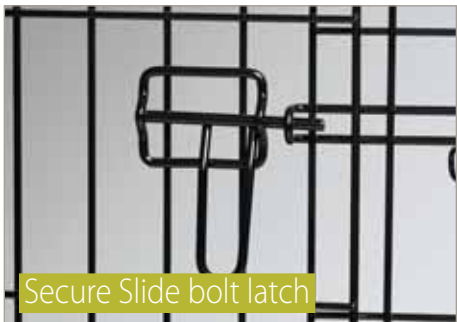

Divider panel included

Secure Slide bolt latch

OPTIONAL														
	JOLLY			TENDER TECH					VANILLA					L 440 KIT 4 WHEELS
Modello/Model	60	85	110	60	75	90	105	120	60	75	90	105	120	
SUPERIOR 60	X			X					X					X
SUPERIOR 75		X			X					X				X
SUPERIOR 90		X				X					X			X
SUPERIOR 105			X				X					X		X
SUPERIOR 120			X					X					X	X