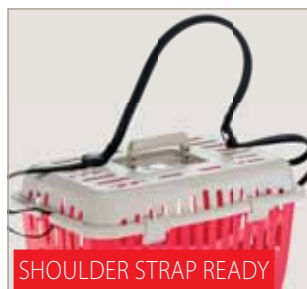

NEW

SHOULDER STRAP
73285017 - INNER 1

8 010690 166391

SHOULDER STRAP READY