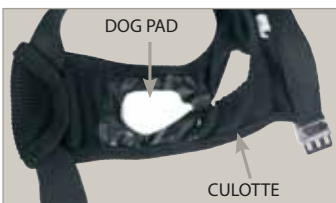

CULOTTE

CULOTTE HYGIENIC MINI

85370017 - INNER 3
32-37 cm
12.6-14.6 in

CULOTTE HYGIENIC LARGE

85373017 - INNER 3
53-59 cm
20.9-23.2 in

CULOTTE HYGIENIC SMALL

85371017 - INNER 3
38-45 cm
15-17.7 in

CULOTTE HYGIENIC XLARGE

85374017 - INNER 3
60-70 cm
23.6-27.6 in

CULOTTE HYGIENIC MEDIUM

85372017 - INNER 3
46-52 cm
18.1-20.5 in

CULOTTE HYGIENIC MAXI

85375017 - INNER 3
71-78 cm
28-30.7 in

DOG PADS

DOG PADS MINI-SMALL

85380000 - INNER 12
6,5 x 4,5 x h 0,1 cm
2.6 x 1.8 x h 0.04 in

DOG PADS MEDIUM-LARGE

85381000 - INNER 12
9 x 6 x h 0,1 cm
3.5 x 2.4 x h 0.04 in

DOG PADS XLARGE-MAXI

85382000 - INNER 12
9 x 6,5 x h 0,1 cm
3.5 x 2.6 x h 0.04 in