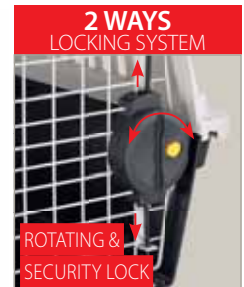

CLIPPER 7

carriers for dogs

1
PICK

CLIPPER 7
73120021 - INNER 1
105 x 75 x h 79 cm
41.3 x 29.5 x h 31.1 in

IATA NET KIT OPTIONAL

NET KIT CLIPPER 7
94100275 - INNER 1

Pet carriers designed complying to
IATA REGULATIONS