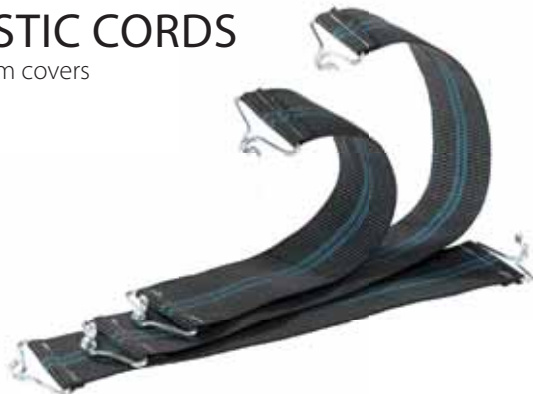

DREAM 115
70514989 - INNER 1
119 x 79 x h 18 cm
46.9 x 31.1 x h 7.09 in

ELASTIC CORDS

for dream covers

DREAM 60 ELASTIC CORD
70584723 - INNER 1
9 x 6 x h 5 cm
3.5 x 2.4 x h 2 in

DREAM 80 ELASTIC CORD
70588723 - INNER 1
10 x 10 x h 5 cm
3.9 x 3.9 x h 2 in